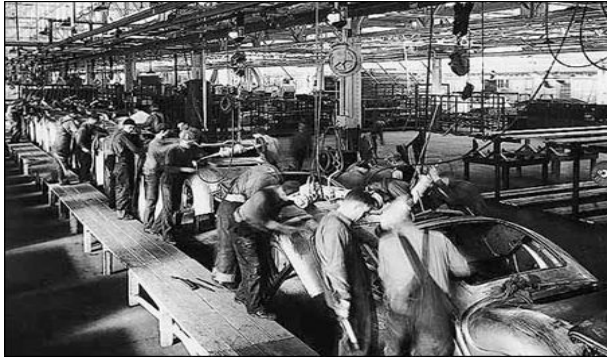

A display that shows workers the information they need, when they need it, letting them move from one task to the next without moving their hands from their workspace.

Hands-free Assistant for Work

Using Machine Learning and Computer Vision, assistive technology helps users increase efficiency in complex, repetitive tasks. Guidance while keeping focused on the task at hand, not navigating a computer.

Assembly Line Today: Still Hands On

GLASS AT WORK

WEARABLES DIGITIZE LAST ANALOG AREA OF AN ORGANIZATION

Wearables bring the value of digitization to Hands On workers: the people that move, build, inspect, and service your products.