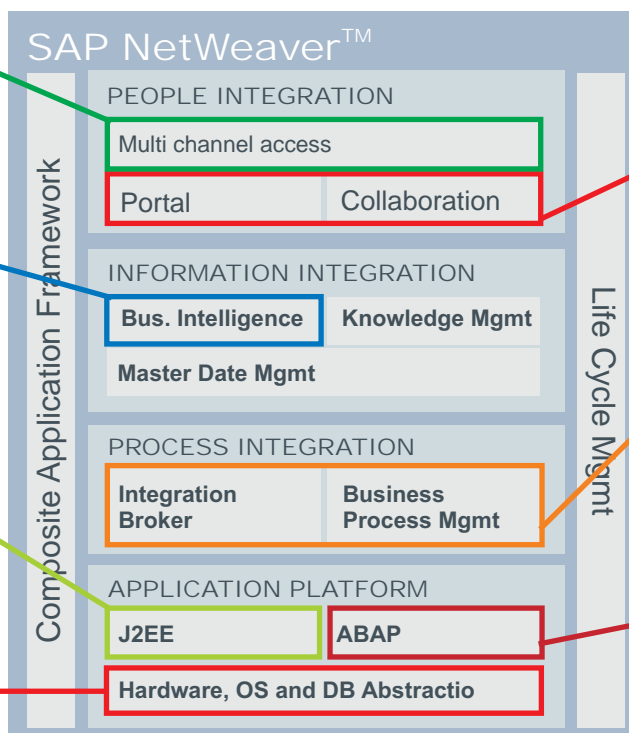

- SAP EP Implementation
- Java WebDynpro
- CAF GP
- Visual Composer
- SAP BW Integration

- SAP and nonSAP Integration
- Migration from Other EAI
- SAP XI Landscape Creation & Transport

- RICEF Development
- BSP, ABAP WebDynpro
- SAP Workflow
- ALE/IDOC Integration
- eCATT. LSMW.
- SAPscript/SmartForms
- Upgrade